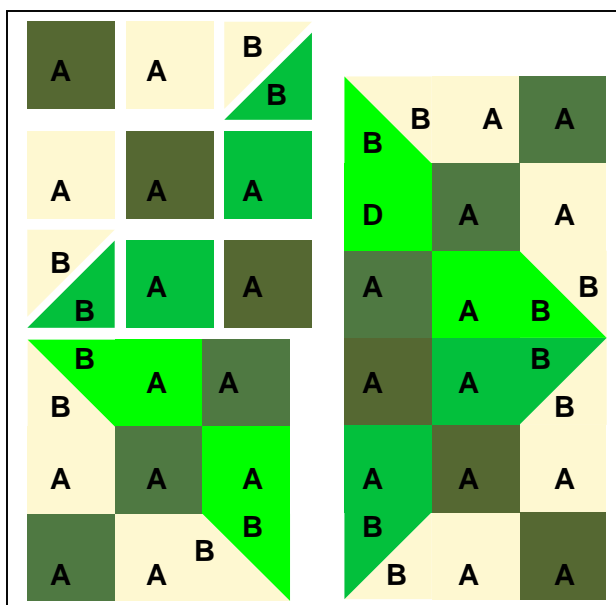

Lucky Clover with 1/2 Square Triangles – March 2009

- Cut (6) Darkest Dark Green Squares (A)
- Cut (6) Dark Green Squares (A)
- Cut (4) Medium/Dark Green Squares (A)
- Cut (4) Medium/Lite Green Squares (A)
- Cut (4) Medium/Dark Green Squares (A)
- Cut (4) Medium/Lite Green (A)
- Cut (8) Cream Squares (A)
- Cut (4) Medium/Dark Green 1/2 Square Triangles
- Cut (4) Medium/Lite Green Squares 1/2 Square Triangles
- Cut (8) Cream 1/2 Square Triangles

Note Block is 7 1/2" finished

	Cutting Diagrams		Patch Count
A		6 patches 6 patches 4 patches	8 patches 4 patches
B		8 patches 4 patches	4 patches